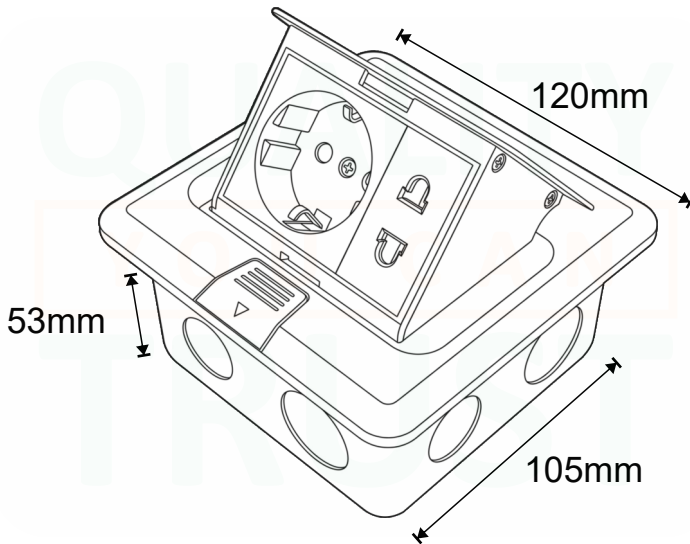

DIMENSIONS**SPESIFICATION**

Merk : **DV**

Type : **FLOOR SOCKET**

Ukuran Shell (Mounting) : **120x120mm (105x105mm)**

Modul Socket :

– Universal Socket with Shutter : **13A~250V; 15A~127V**

Modul Size :

– Universal Socket with Shutter : **45x45mm**

– Telephone Socket with Shutter : **22,5x45mm**