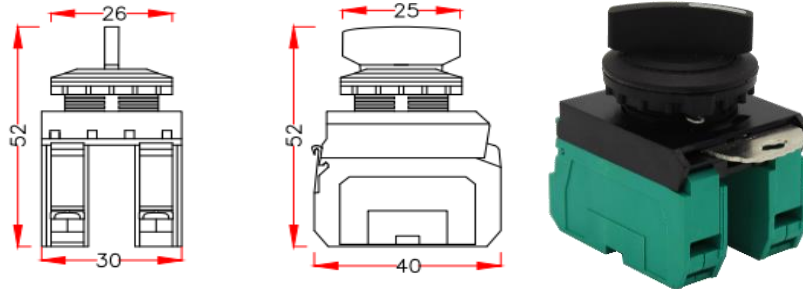

Spesifikasi Produk

Product Datasheet

LA22E-20X

Selector Switch 22 mm - LA22E Series

Gambar Produk

Product Picture

Karakteristik Produk

Product Characteristics

Kategori Produk Product Category	Indicator Lamp & Command Switch
Nama Produk Product Name	LA22E-20X
Ukuran Instalasi (mm) Installation Size (mm)	22 mm
Fungsi Function	Selector Switch
Posisi Operasional Operational Position	3 Posisi
Kontak Contact	2 NO
Indikator LED LED Indicator	Tanpa LED Without LED
Tipe Operasional Operational Type	Stay Put
Bahan Material	Plastik Plastic
Warna Colour	Hitam Black
Berat Bersih Net Weight	41 g 41 g