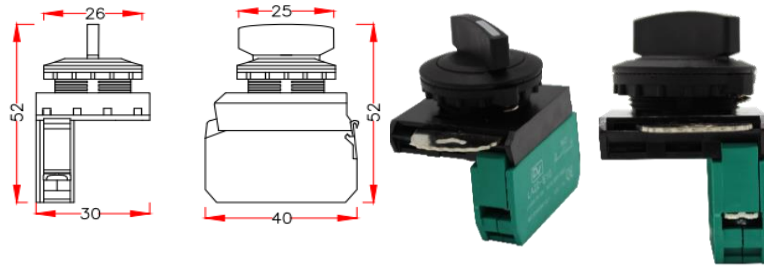

Spesifikasi Produk

Product Datasheet

LA22E-11X 2 POS

Selector Switch 22 mm - LA22E Series

Gambar Produk

Product Picture

Karakteristik Produk

Product Characteristics

Kategori Produk Product Category	Indicator Lamp & Command Switch
Nama Produk Product Name	LA22E-11X
Ukuran Instalasi (mm) Installation Size (mm)	22 mm
Fungsi Function	Selector Switch
Posisi Operasional Operational Position	2 Posisi
Kontak Contact	1 NO
Indikator LED LED Indicator	Tanpa LED Without LED
Tipe Operasional Operational Type	Stay Put
Bahan Material	Plastik Plastic
Warna Colour	Hitam Black
Berat Bersih Net Weight	32 g 32 g